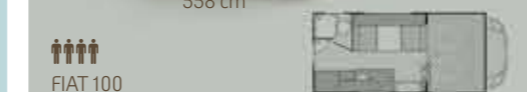

KNAUS SPORT TRAVELLER 500

316 cm
558 cm
FIAT 100

€295 €475 €655 €890 €1025

{ FAMILY }

{ COMFORT }

praktische & comfortabele indeling
aménagement pratique & confortable